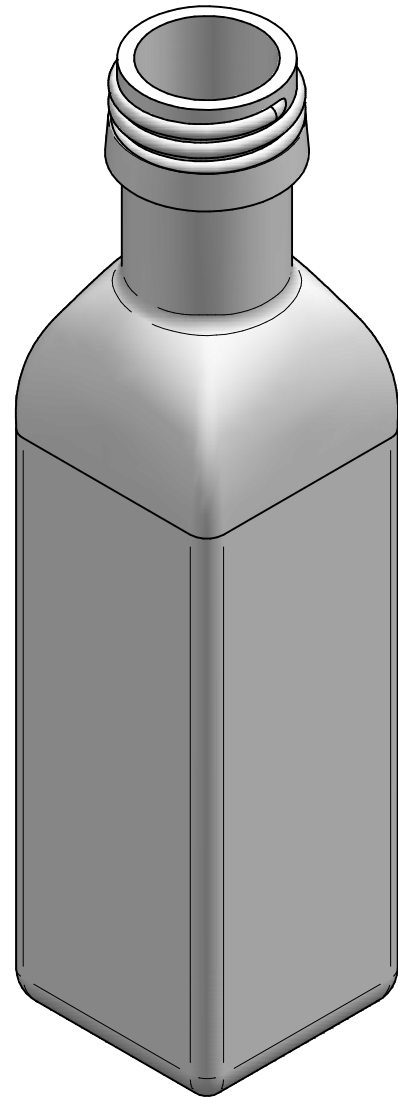

PILFERPROOF 18 STD

	Name	Date		
Designed	ELENA ALBERO	30/01/2015		
Nº Review				
Approved			Title:	BOTTLE 40 ml. PP 18 PET
Scale:		A 4	Ref. Plane:	1500297
1.5:1		Sheet 1 de 1		
	Material :	PET		
General Tolerance ± 0,2mm		10 gr. ±1		