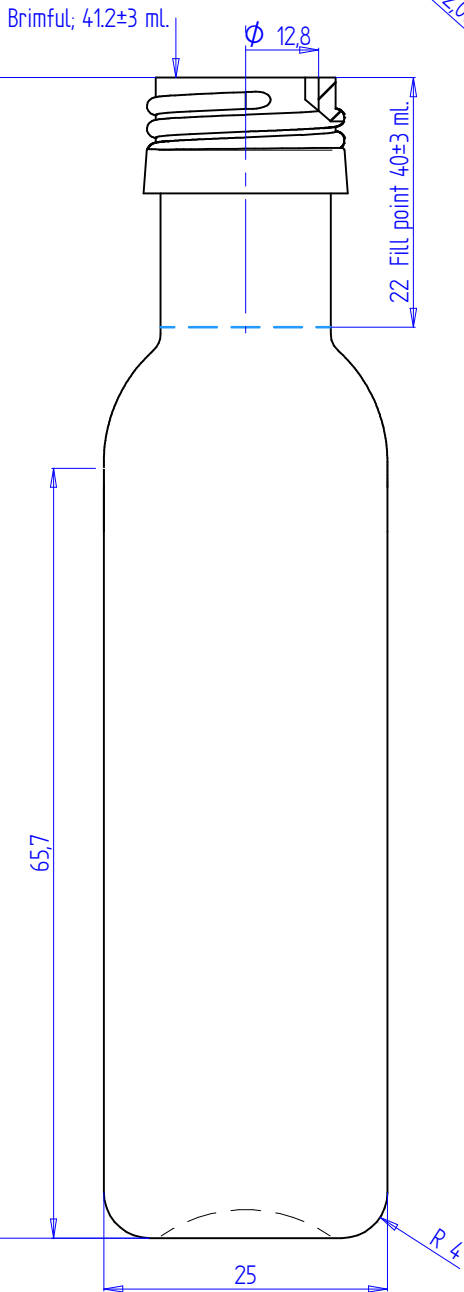

PILFERPROOF 18 STD

	Name	Date		
Designed	ELENA ALBERO	30/01/2015		
Nº Review				
Approved			Title:	BOTTLE 40 ml. PP 18 PET
Scale:		A 4	Ref. Plane:	1500297
1.5:1		Sheet 1 de 1		
	Material :	PET		
General Tolerance ± 0,2mm		10 gr. ±1		