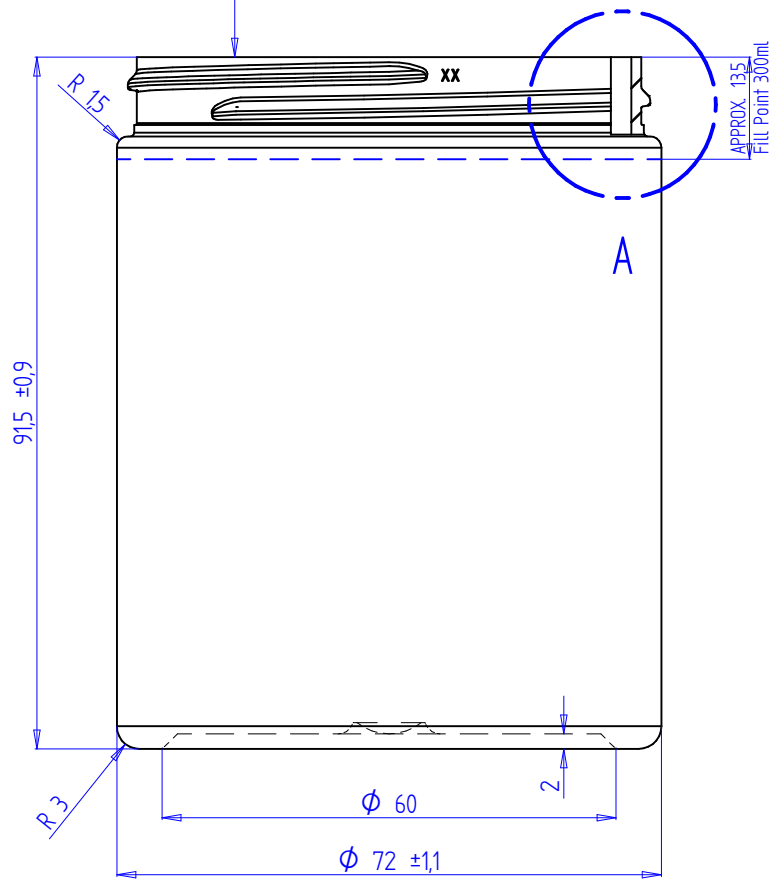

DETAIL A
 PITCH 4,23
 1,1 TURNS

Brimful 346 ± 5ml

	Name	Date		
Designed	SERGIO GIRONES	23/02/2021		
Approved			Title:	BOTE 300ML
Scale:		A 4	Ref. Plane:	2100809
1:1		Sheet 1 of 1		
	Material :	PET		
General Tolerance ± 0,2mm		Weight: 20g±1		