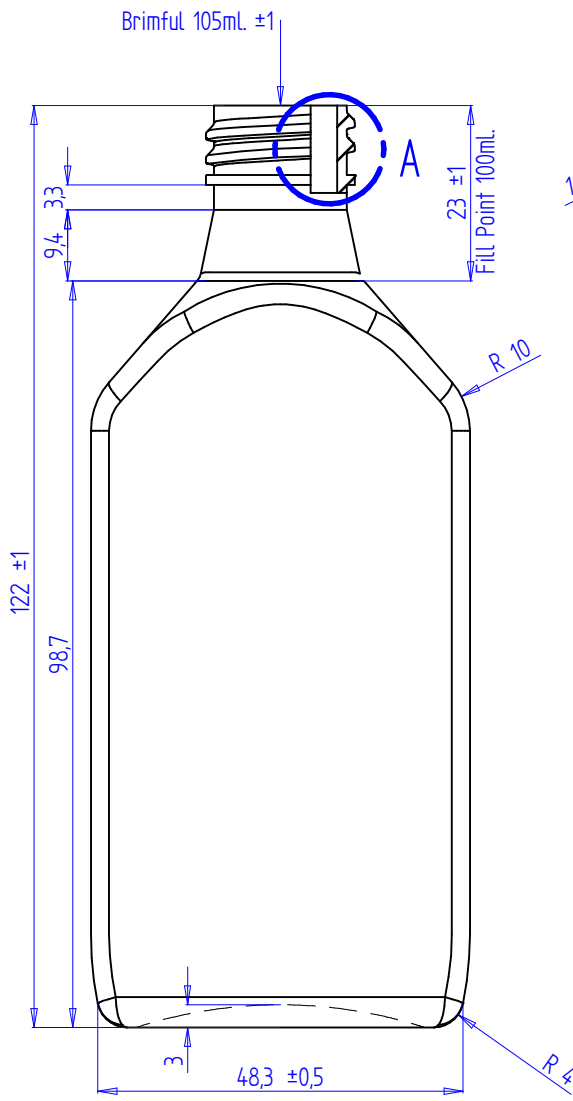

STD 20/410
DETALLE A
3:1

	Name	Date		
Designed	SERGIO GIRONES	06/05/2020		
Approved	JOSE A.GONZALEZ	06/05/2020	Title:	BOTELLA PETACA 100ML
Scale:		A 4		
1:1		Sheet 1 of 1		
	Material :	PET		
General Tolerance ± 0,2mm		Weight:14,6 gr.±0.5		