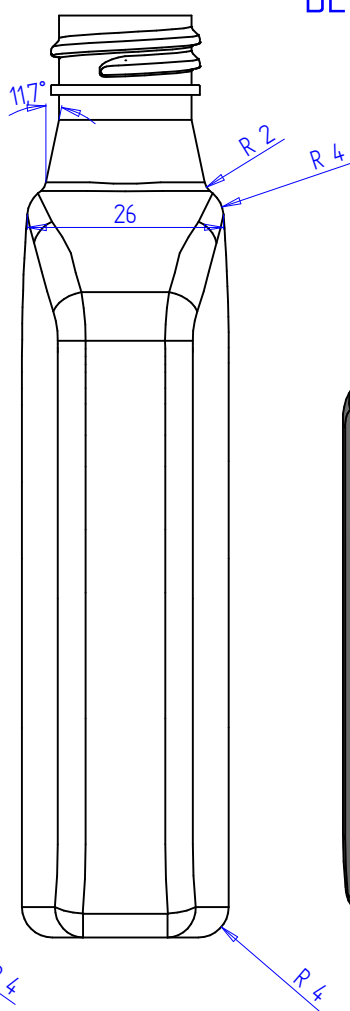

STD 20/410
DETALLE A
3:1

	Name	Date		
Designed	SERGIO GIRONES	06/05/2020		
Approved	JOSE A.GONZALEZ	06/05/2020	Title:	BOTELLA PETACA 100ML
Scale:		A 4		
1:1		Sheet 1 of 1		
	Material :	PET		
General Tolerance ± 0,2mm		Weight:14,6 gr.±0.5		