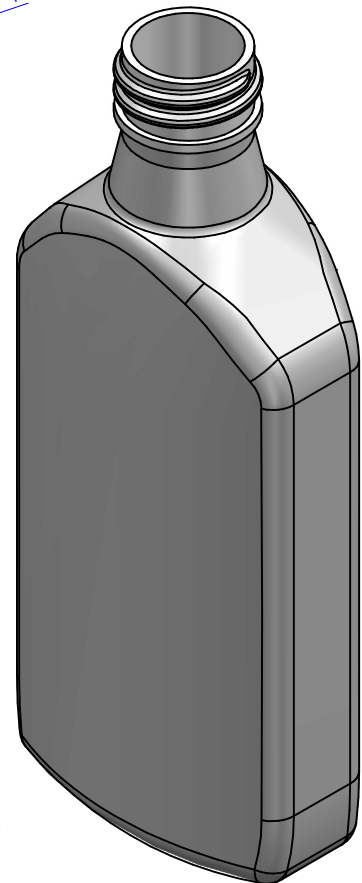

STD 20/410
DETALLE A
3:1

	Name	Date		
Designed	SERGIO GIRONES	06/05/2020		
Approved	JOSE A.GONZALEZ	06/05/2020	Title:	BOTELLA PETACA 100ML
Scale:		A 4		
1:1		Sheet 1 of 1		
	Material :	PET		
General Tolerance ± 0,2mm		Weight:14,6 gr.±0.5		