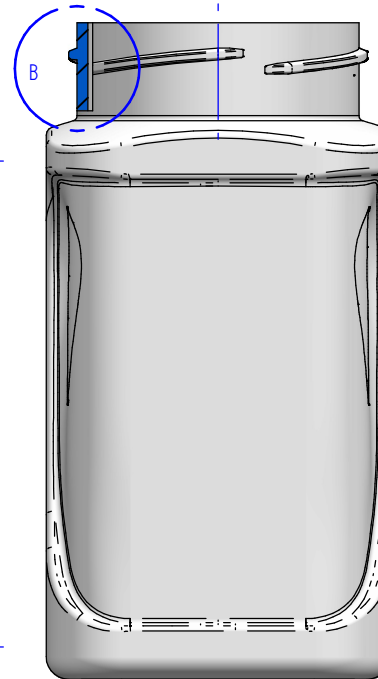

DETALLE B
1,5:1

CORTE A-A

Boca
TWIST OFF 058

	Name	Date		
Designed	ELENA ALBERO	14/06/2018		
Nº Review	1	Feb. 2020		
Approved	JOSE A. GONZALEZ	14/06/2018	Title:	BOTE 360ml.
Scale:	 1:1	A 3		
		Material :	PET	Ref. Plane:
	General Tolerance ± 0,2mm	Weight: 25gr.±1		