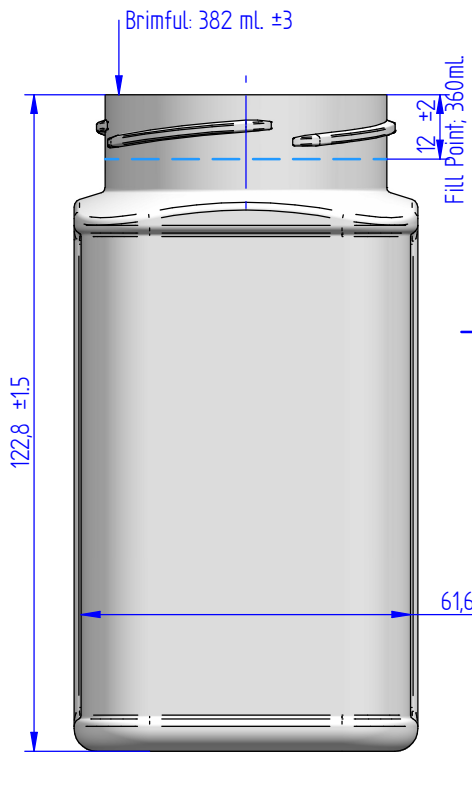

DETALLE B
1,5:1

CORTE A-A

Boca
TWIST OFF 058

	Name	Date		
Designed	ELENA ALBERO	14/06/2018		
Nº Review	1	Feb. 2020		
Approved	JOSE A. GONZALEZ	14/06/2018	Title:	BOTE 360ml.
Scale:	 1:1	A 3		
		Material :	PET	Ref. Plane:
	General Tolerance ± 0,2mm	Weight: 25gr.±1		