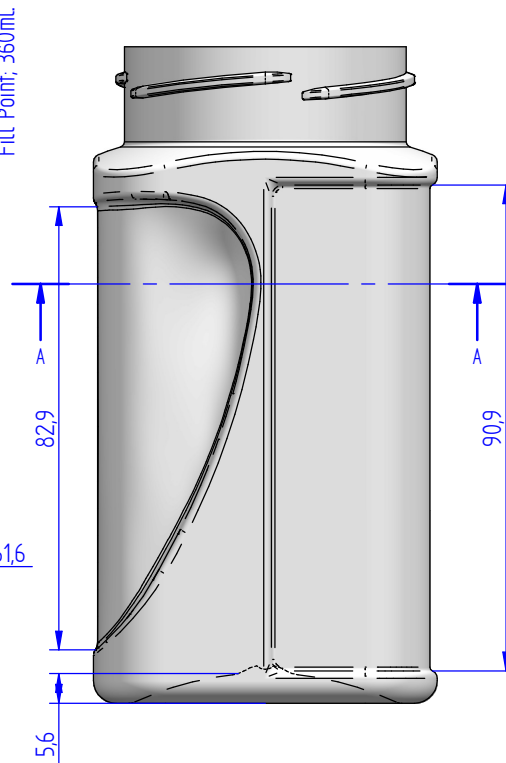

DETALLE B
1,5:1

CORTE A-A

Boca
TWIST OFF 058

	Name	Date		
Designed	ELENA ALBERO	14/06/2018		
Nº Review	1	Feb. 2020		
Approved	JOSE A. GONZALEZ	14/06/2018	Title:	BOTE 360ml.
Scale:	 1:1	A 3		
		Material :	PET	Ref. Plane:
	General Tolerance ± 0,2mm	Weight: 25gr.±1		