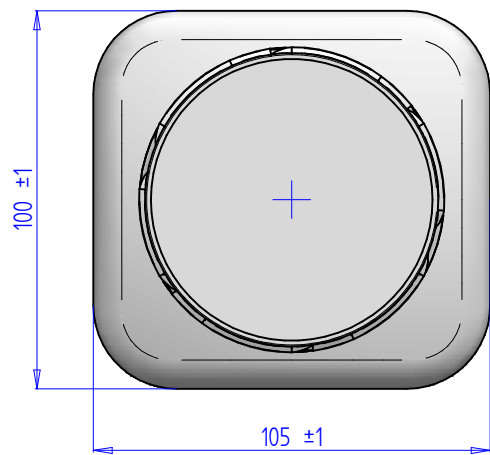

CORTE A-A

	Name	Date		
Designed	ELENA ALBERO	07/03/2017		
Nº Review			Title:	BOTE 1500ml.
Approved	JOSE A. GONZALEZ	07/03/2017		
Scale:		A 3	Ref. Plane:	1700477
1:1.67		Sheet 1 de 1		
	Material :	PET		
	General Tolerance ± 0,2mm	Weight: 60gr.±2		