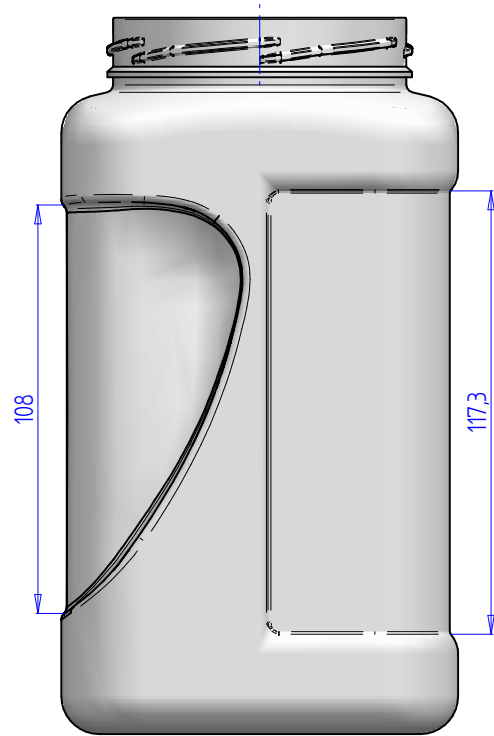

CORTE A-A

	Name	Date		
Designed	ELENA ALBERO	07/03/2017		
Nº Review			Title:	BOTE 1500ml.
Approved	JOSE A. GONZALEZ	07/03/2017		
Scale:		A 3	Ref. Plane:	1700477
1:1.67		Sheet 1 de 1		
	Material :	PET		
	General Tolerance ± 0,2mm	Weight: 60gr.±2		