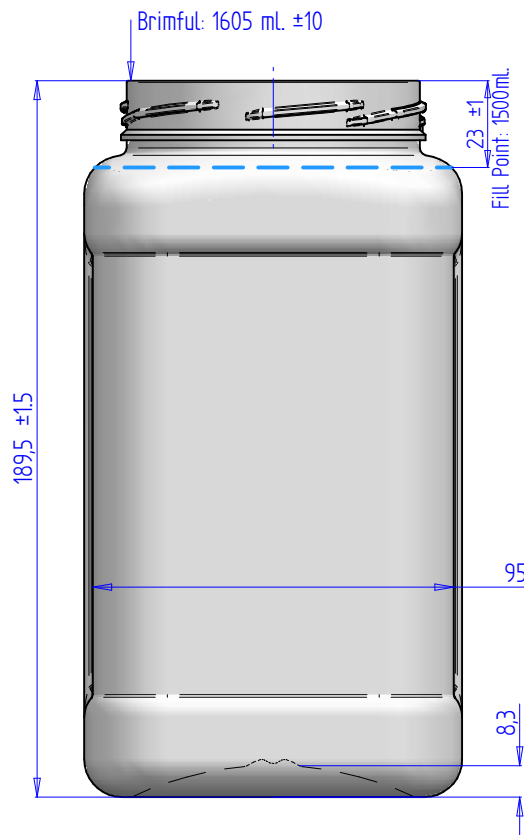

CORTE A-A

	Name	Date		
Designed	ELENA ALBERO	07/03/2017		
Nº Review			Title:	BOTE 1500ml.
Approved	JOSE A. GONZALEZ	07/03/2017		
Scale:		A 3	Ref. Plane:	1700477
1:1.67		Sheet 1 de 1		
	Material :	PET		
	General Tolerance ± 0,2mm	Weight: 60gr.±2		