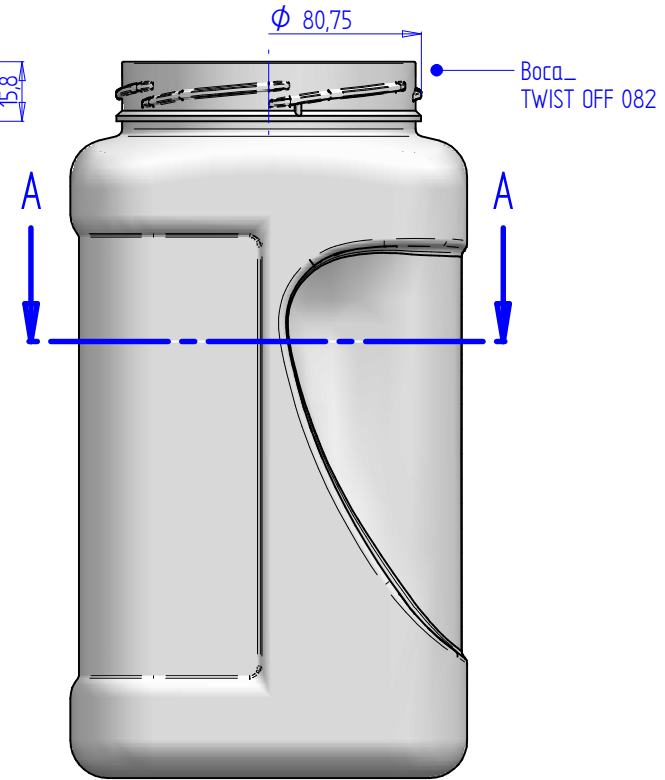

CORTE A-A

	Name	Date		
Designed	ELENA ALBERO	07/03/2017		
Nº Review			Title:	BOTE 1500ml.
Approved	JOSE A. GONZALEZ	07/03/2017		
Scale:		A 3	Ref. Plane:	1700477
1:1.67		Sheet 1 de 1		
	Material :	PET		
	General Tolerance ± 0,2mm	Weight: 60gr.±2		