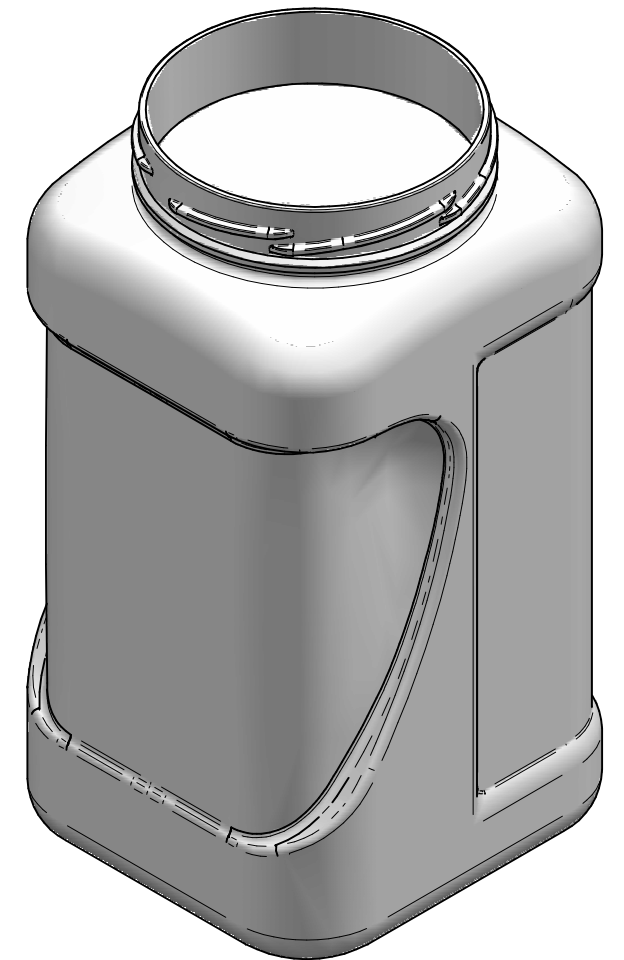

CORTE A-A

	Name	Date		
Designed	ELENA ALBERO	07/03/2017		
Nº Review			Title:	BOTE 1500ml.
Approved	JOSE A. GONZALEZ	07/03/2017		
Scale:		A 3	Ref. Plane:	1700477
1:1.67		Sheet 1 de 1		
	Material :	PET		
	General Tolerance ± 0,2mm	Weight: 60gr.±2		