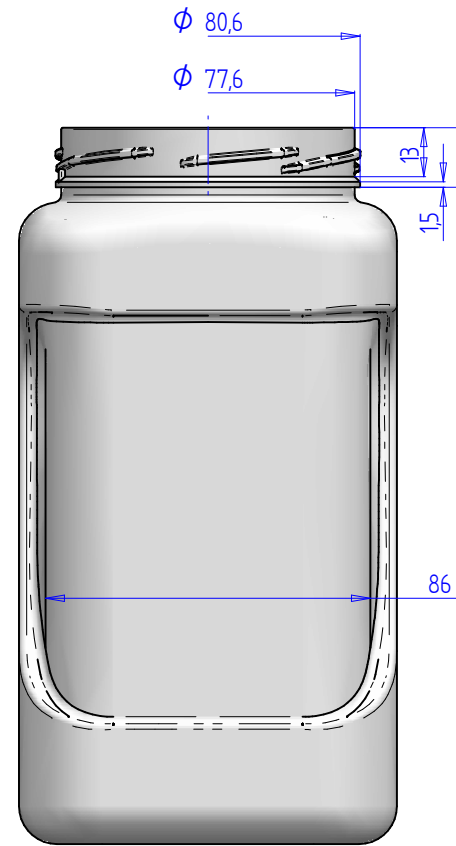

CORTE A-A

	Name	Date		
Designed	ELENA ALBERO	07/03/2017		
Nº Review			Title:	BOTE 1500ml.
Approved	JOSE A. GONZALEZ	07/03/2017		
Scale:		A 3	Ref. Plane:	1700477
1:1.67		Sheet 1 de 1		
	Material :	PET		
	General Tolerance ± 0,2mm	Weight: 60gr.±2		