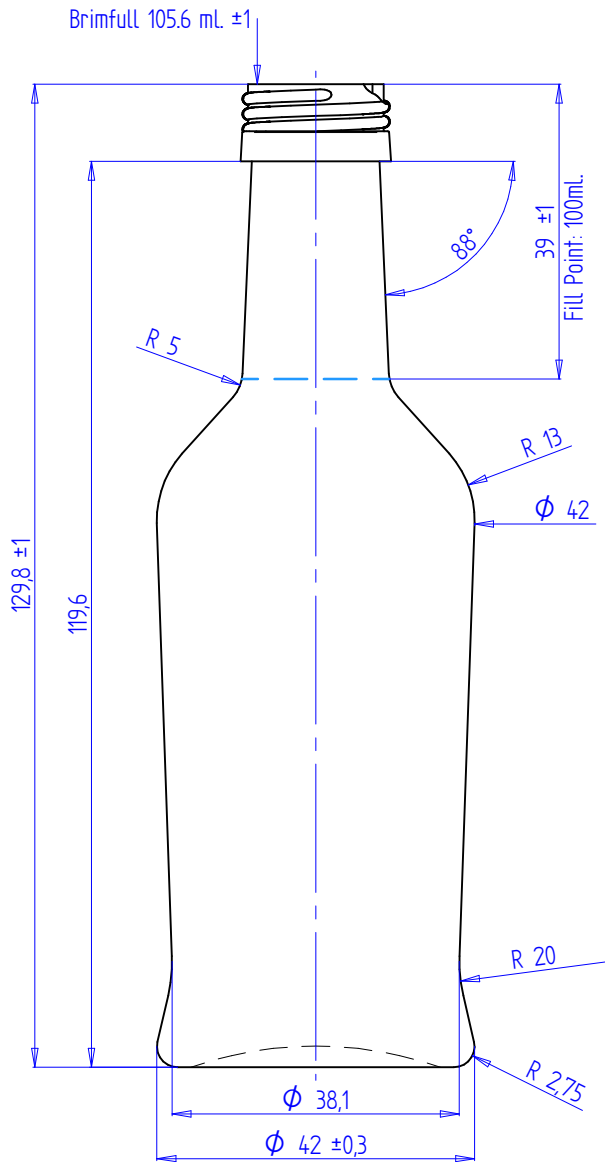

DETAIL A
PILFERPROOF 20 STD

	Name	Date		
Designed	ELENA ALBERO	26/01/2015		
Nº Review	Nº1	14/02/2017		
Approved	JOSE A. GONZALEZ	14/02/2017		
Scale:		A 4	Title:	BOTTLE 100 ml. PP 20
1:1		Material :	PET	Ref. Plane:
General Tolerance ± 0,2mm		14,5 gr. ±0,5		