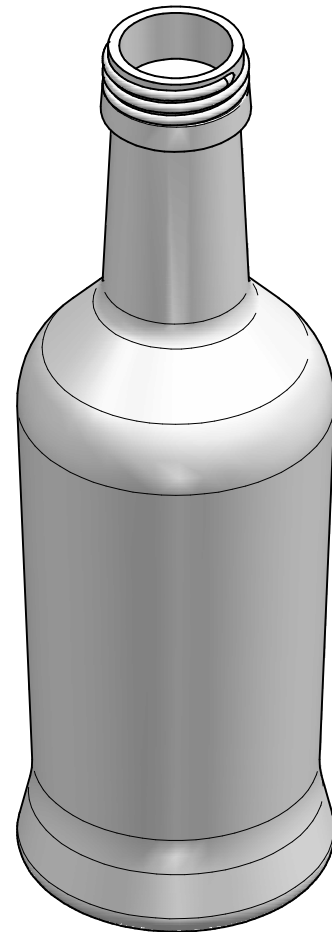

DETAIL A
PILFERPROOF 20 STD

	Name	Date		
Designed	ELENA ALBERO	26/01/2015		
Nº Review	Nº1	14/02/2017		
Approved	JOSE A. GONZALEZ	14/02/2017		
Scale:		A 4	Title:	BOTTLE 100 ml. PP 20
1:1		Material :	PET	Ref. Plane:
General Tolerance ± 0,2mm		14,5 gr. ±0,5		