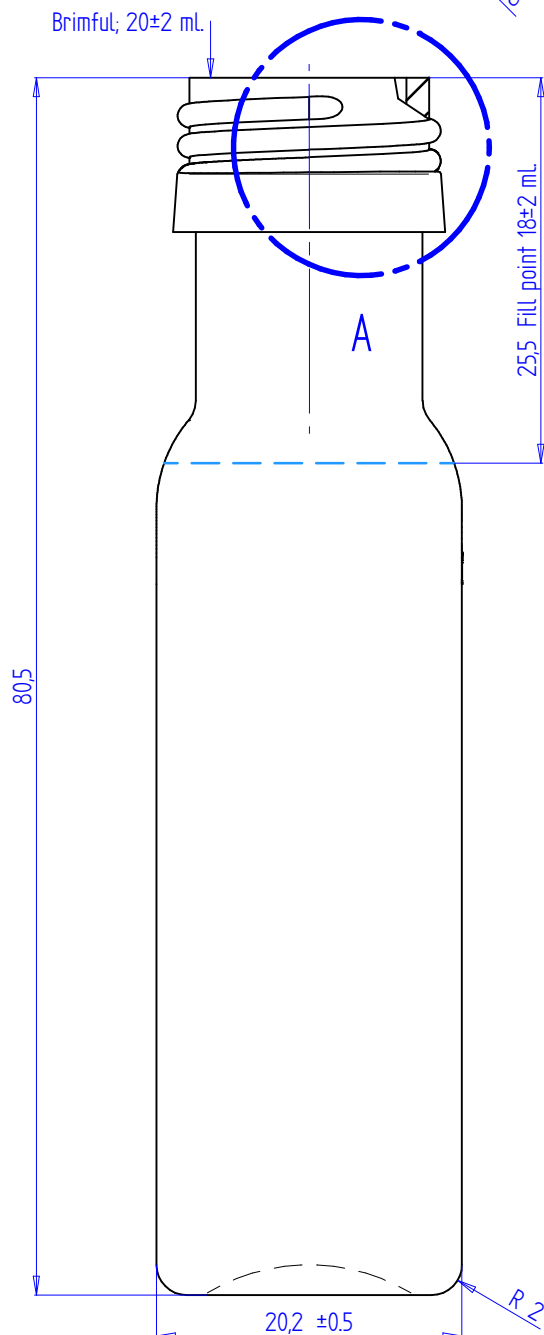

PILFERPROOF 18 STD
DETAIL NECK A
3:1

	Name	Date	
Designed	ELENA ALBERO	29/01/2015	
Nº Review	Nº1	25/09/2017	
Approved	JOSE A. GONZALEZ	25/09/2017	Title: BOTTLE 20 ml. PP 20 PET
Scale: 1.5:1	 Material : PET	A 4	Ref. Plane: 1500296
		Sheet 1 de 1	
General Tolerance ± 0,2mm		6.5 gr. ±0,5	